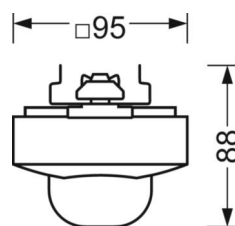

ELECTRICAL ENGINEERING

Controller	easy23
Mains voltage	230V/50Hz

MECHANICS

Housing colour	black RAL 9005
Dimensions (LxWxH/DxH)	765mm x 95mm x 88mm
Weight (net)	0.9kg
Type of installation	Mounting rail system installation, Light structure

Dimensions

L	765 mm	Length
B	95 mm	Width
H	88 mm	Height

DEEP-LINK

<https://www.regiolux.de/en/article/19150700234>

LC SYSTEM

CHARACTERISTICS

Regiolux Classification	netlife easy
Control signal	DALI2-broadcast
Number of control gear (max)	30
Communication	Wired
Sensor technology	PIR - passive infrared
Installation height (min/max)	4m to 14m
Remote control	84501101203
Optional remote control	84501101200 +App
App name	Steinel smart remote
System extension	easy24
Application	Industry, Logistics centres, Corridors, Garages
Function	Motion detection, Corridor function, Manual dimming, Daylight control

MONITORING AREA

Mounting Height	5m	10m	14m
Ø max. sitting[S]	-	-	-
Ø max. radial[R]	11m	14,5m	-
Ø max. tangential[T]	34,5m	28m	20m